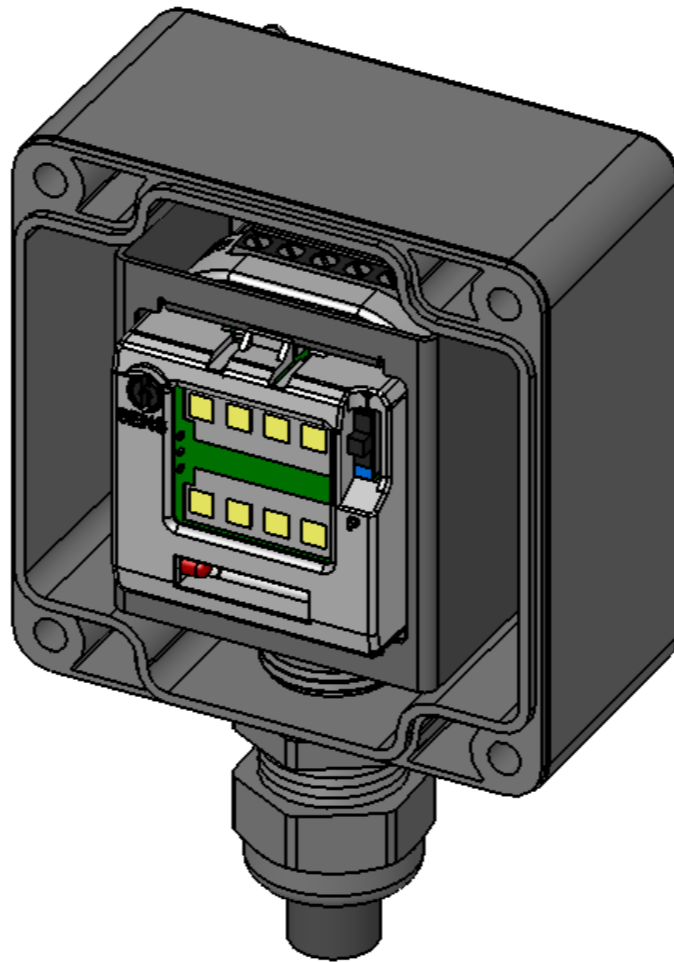

H G F E D C B A

4

4

3

3

2

1

H G F E D C B A

Part Volume : mm³ - Part Weight : gr

THIS DRAWING IS THE PROPERTY OF BEA AND MAY NOT BE REPRODUCED WITHOUT WRITTEN AGREEMENT

MODIFICATIONS LIST

Date :	By :	Description :	Ver :	Rev :
X	X	X	X	X
X	X	X	X	X
X	X	X	X	X
X	X	X	X	X
X	X	X	X	X

PROD. NAME : E283 MAGIC SWITCH VISIBLE BOX IP65 - IP68

TITLE : EXTERNAL DIMENSIONS

GENERAL TOLERANCE : -

MATERIAL : -

TRETEMENT : -

Objet	Ver.Obj	Doc.	Rev.Doc.	Scale	Size
41.8594 . 01 . PA . 01				1:1	A3

DRAWER : PR

DATE : 10/08/2012

VERIFIED APPROVED

PAGE: 2 / 3