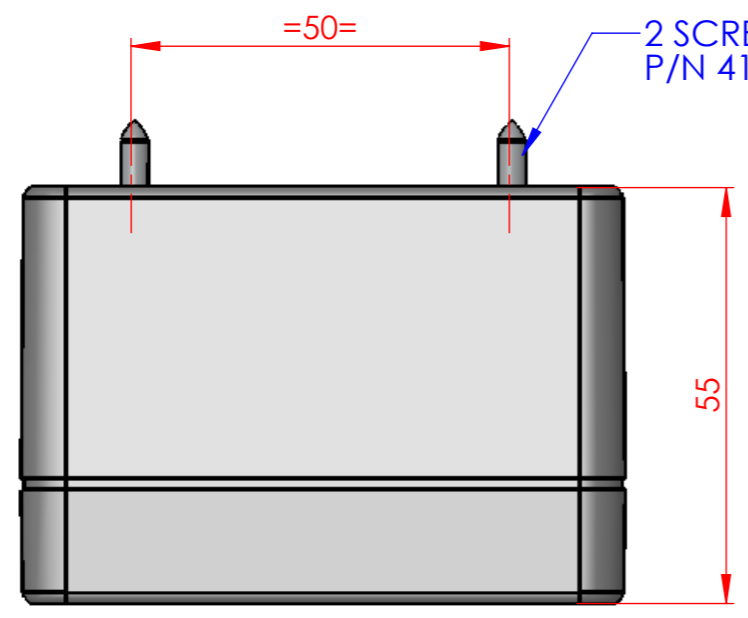

METRIC CABLE GLAND M20
CABLE DIAMETER : 8 to 13 mm

2 SCREWS DIN 7981 N°6 X 1/2
P/N 41.4126

Part Volume : mm³ - Part Weight : gr

THIS DRAWING IS THE PROPERTY OF BEA AND MAY NOT BE REPRODUCED WITHOUT WRITTEN AGREEMENT

MODIFICATIONS LIST					
Date :	By :	Description :	Ver :	Rev :	
X	X	X	X	X	
X	X	X	X	X	
X	X	X	X	X	
X	X	X	X	X	
X	X	X	X	X	

 BEA A HALMA COMPANY WWW.BEA.BE	PROD. NAME : E283 MAGIC SWITCH VISIBLE BOX IP65 - IP68				DRAWER : PR	
	TITLE : EXTERNAL DIMENSIONS				DATE : 10/08/2012	
	GENERAL TOLERANCE : -				VERIFIED	APPROVED
MATERIAL: -		TREATEMENT: -		Objet	Ver.Obj	Doc.
41.8594 . 01 . PA . 01		Scale		Rev.Doc.	Scale	Size
		1:1		A3		

PROD. NAME : E283 MAGIC SWITCH VISIBLE BOX IP65 - IP68

TITLE : EXTERNAL DIMENSIONS

GENERAL TOLERANCE : -

MATERIAL : -

TRETEMENT : -

Objet	Ver.Obj	Doc.	Rev.Doc.	Scale	Size
41.8594 . 01 . PA . 01				1:1	A3

DRAWER : PR

Date :	By :	Description :	Ver :	Rev :
X	X	X	X	X
X	X	X	X	X
X	X	X	X	X
X	X	X	X	X
X	X	X	X	X

 A HALMA COMPANY WWW.BEA.BE	PROD. NAME : E283 MAGIC SWITCH VISIBLE BOX IP65 - IP68				DRAWER : PR	
	TITLE : EXTERNAL DIMENSIONS				DATE : 10/08/2012	
GENERAL TOLERANCE : -				VERIFIED APPROVED		
MATERIAL : -		TREATMENT : -		SCALE : 1:1		
Objet	Ver.Obj	Doc.	Rev.Doc.	Size		
41.8594 . 01 . PA . 01			A3	PAGE: 3 / 3		