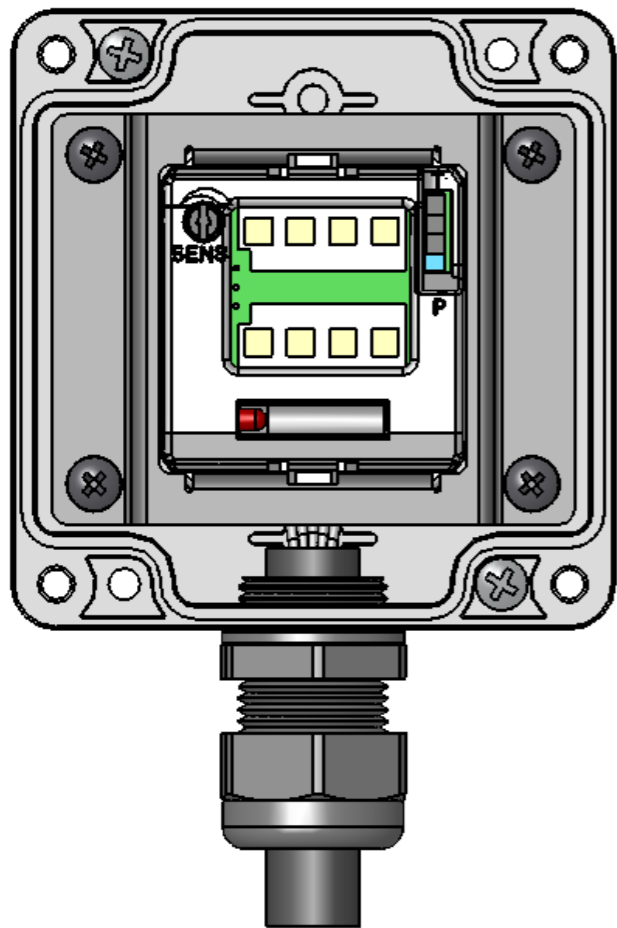

H G F E D C B A

4

4

3

3

2

1

H G F E D C B A

Part Volume : mm³ - Part Weight : gr

THIS DRAWING IS THE PROPERTY OF BEA AND MAY NOT BE REPRODUCED WITHOUT WRITTEN AGREEMENT

MODIFICATIONS LIST

Date :	By :	Description :	Ver :	Rev :
X	X	X	X	X
X	X	X	X	X
X	X	X	X	X
X	X	X	X	X
X	X	X	X	X

PROD. NAME : E283 MAGIC SWITCH VISIBLE BOX IP65 - IP68

TITLE : EXTERNAL DIMENSIONS

GENERAL TOLERANCE : -

MATERIAL : -

TRETEMENT : -

Objet	Ver.Obj	Doc.	Rev.Doc.	Scale	Size
41.8594 . 01 . PA . 01				1:1	A3

DRAWER : PR

DATE : 10/08/2012

VERIFIED APPROVED

PAGE: 2 / 3