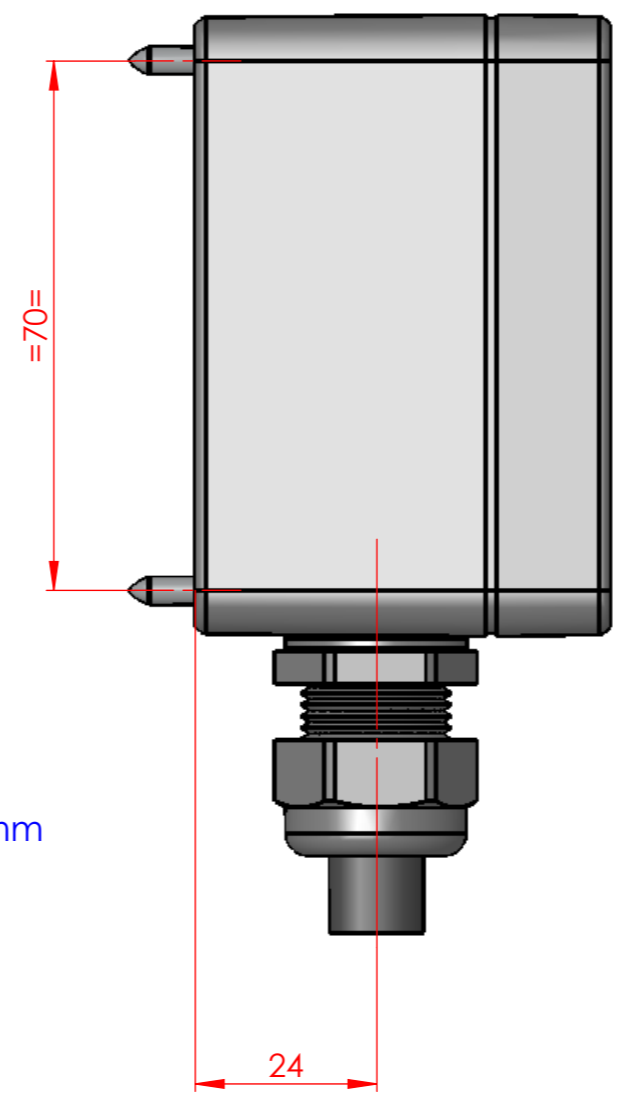

METRIC CABLE GLAND M20
CABLE DIAMETER : 8 to 13 mm

2 SCREWS DIN 7981 N°6 X 1/2
P/N 41.4126

Part Volume : mm³ - Part Weight : gr

THIS DRAWING IS THE PROPERTY OF BEA AND MAY NOT BE REPRODUCED WITHOUT WRITTEN AGREEMENT

MODIFICATIONS LIST					
Date :	By :	Description :	Ver :	Rev :	
X	X	X	X	X	
X	X	X	X	X	
X	X	X	X	X	
X	X	X	X	X	
X	X	X	X	X	

 BEA A HALMA COMPANY WWW.BEA.BE	PROD. NAME : E283 MAGIC SWITCH VISIBLE BOX IP65 - IP68				DRAWER : PR	
	TITLE : EXTERNAL DIMENSIONS				DATE : 10/08/2012	
	GENERAL TOLERANCE : -				VERIFIED	APPROVED
MATERIAL: -		TREATEMENT: -		Objet	Ver.Obj	Doc.
41.8594 . 01 . PA . 01		Scale		Rev.Doc.	Scale	Size
		1:1		A3		

PROD. NAME : E283 MAGIC SWITCH VISIBLE BOX IP65 - IP68

TITLE : EXTERNAL DIMENSIONS

GENERAL TOLERANCE : -

MATERIAL : -

TRETEMENT : -

Objet	Ver.Obj	Doc.	Rev.Doc.	Scale	Size
41.8594 . 01 . PA . 01				1:1	A3

DRAWER : PR

Date :	By :	Description :	Ver :	Rev :
X	X	X	X	X
X	X	X	X	X
X	X	X	X	X
X	X	X	X	X
X	X	X	X	X

 A HALMA COMPANY WWW.BEA.BE	PROD. NAME : E283 MAGIC SWITCH VISIBLE BOX IP65 - IP68				DRAWER : PR	
	TITLE : EXTERNAL DIMENSIONS				DATE : 10/08/2012	
GENERAL TOLERANCE : -				VERIFIED APPROVED		
MATERIAL : -		TREATMENT : -		SCALE : 1:1		
Objet	Ver.Obj	Doc.	Rev.Doc.	Size		
41.8594 . 01 . PA . 01			A3	PAGE: 3 / 3		