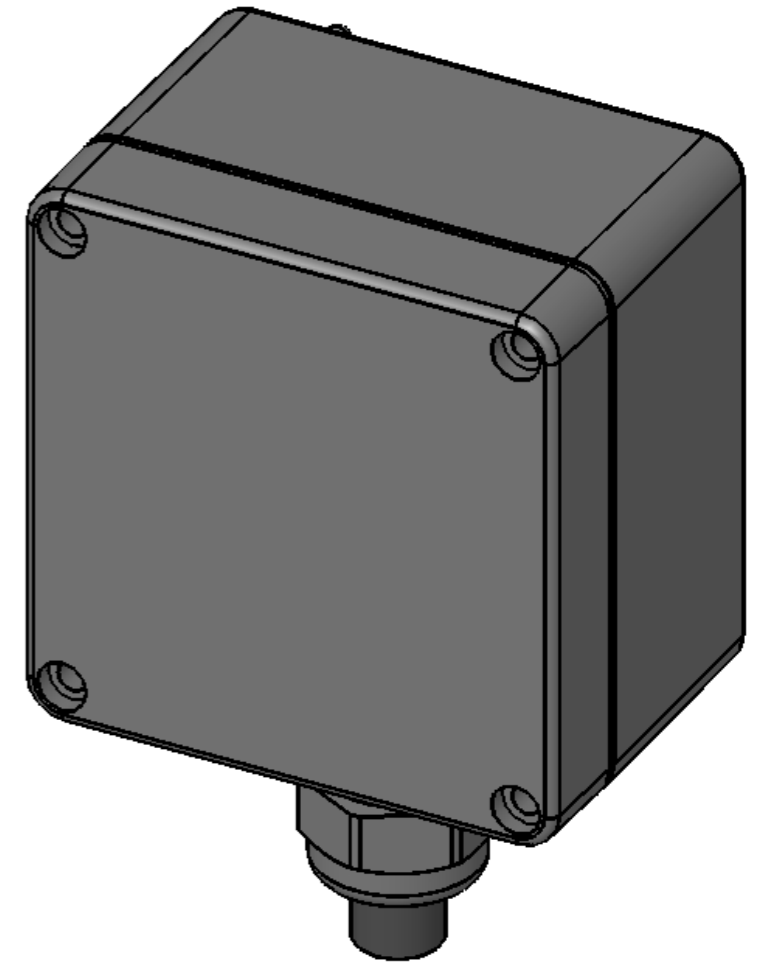

H G F E D C B A

4

4

3

3

2

1

H G F E D C B A

Part Volume : mm³ - Part Weight : gr

THIS DRAWING IS THE PROPERTY OF BEA AND MAY NOT BE REPRODUCED WITHOUT WRITTEN AGREEMENT

MODIFICATIONS LIST

Date :	By :	Description :	Ver :	Rev :
X	X	X	X	X
X	X	X	X	X
X	X	X	X	X
X	X	X	X	X
X	X	X	X	X

PROD. NAME : E283 MAGIC SWITCH VISIBLE BOX IP65 - IP68

TITLE : EXTERNAL DIMENSIONS

GENERAL TOLERANCE : -

MATERIAL : -

TRETEMENT : -

Objet	Ver.Obj	Doc.	Rev.Doc.	Scale	Size
41.8594 . 01 . PA . 01				1:1	A3

DRAWER : PR

DATE : 10/08/2012

VERIFIED APPROVED

PAGE: 2 / 3